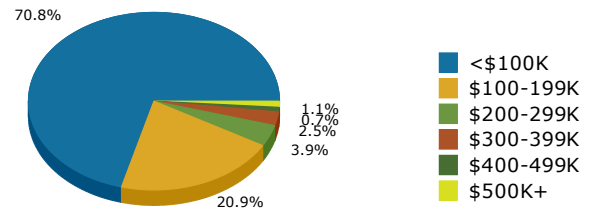

2016 Population by Race

2016 Population by Age

Households

2016 Home Value

2016-2021 Annual Growth Rate

Household Income

Source: U.S. Census Bureau, Census 2010 Summary File 1. Esri forecasts for 2016 and 2021.