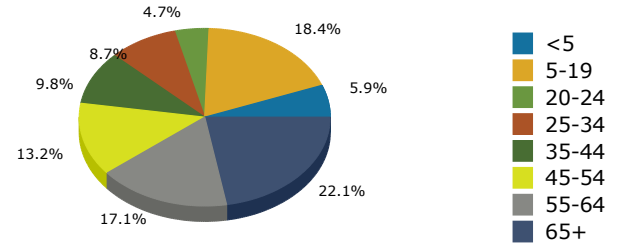

2016 Population by Race

2016 Population by Age

Households

2016 Home Value

2016-2021 Annual Growth Rate

Household Income

Source: U.S. Census Bureau, Census 2010 Summary File 1. Esri forecasts for 2016 and 2021.