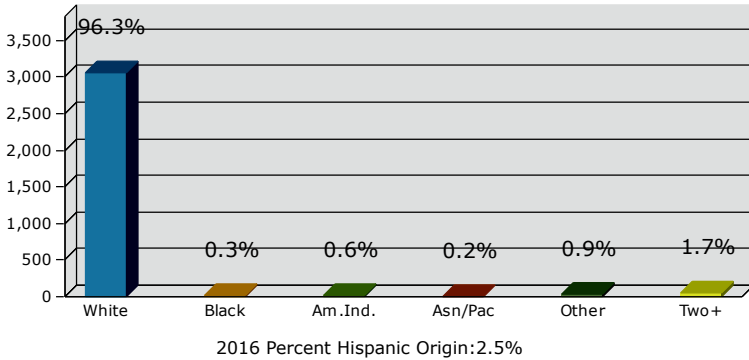

2016 Population by Race

2016 Population by Age

Households

2016 Home Value

2016-2021 Annual Growth Rate

Household Income

Source: U.S. Census Bureau, Census 2010 Summary File 1. Esri forecasts for 2016 and 2021.