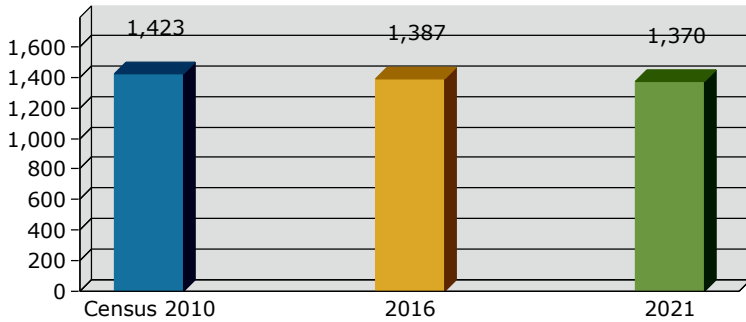

2016 Population by Race

2016 Population by Age

Households

2016 Home Value

2016-2021 Annual Growth Rate

Household Income

Source: U.S. Census Bureau, Census 2010 Summary File 1. Esri forecasts for 2016 and 2021.