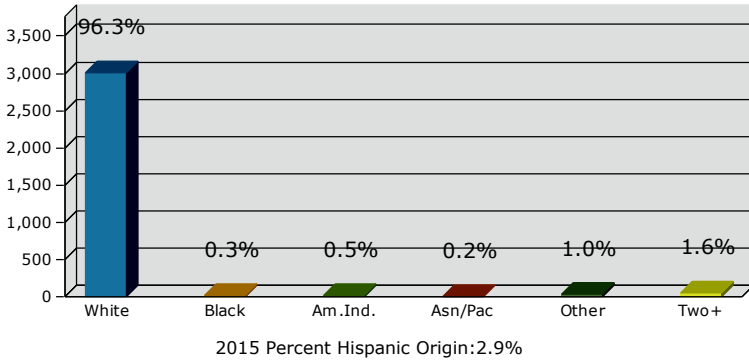

2015 Population by Race

2015 Population by Age

Households

2015 Home Value

2015-2020 Annual Growth Rate

Household Income

Source: U.S. Census Bureau, Census 2010 Summary File 1. Esri forecasts for 2015 and 2020.