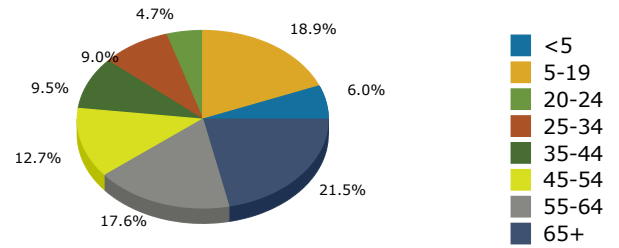

2015 Population by Race

2015 Population by Age

Households

2015 Home Value

2015-2020 Annual Growth Rate

Household Income

Source: U.S. Census Bureau, Census 2010 Summary File 1. Esri forecasts for 2015 and 2020.