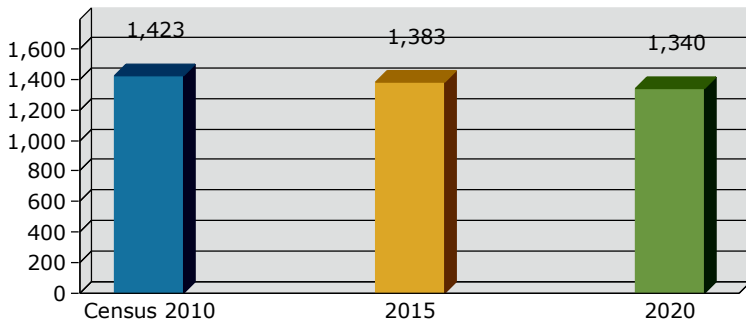

2015 Population by Race

2015 Population by Age

Households

2015 Home Value

2015-2020 Annual Growth Rate

Household Income

Source: U.S. Census Bureau, Census 2010 Summary File 1. Esri forecasts for 2015 and 2020.