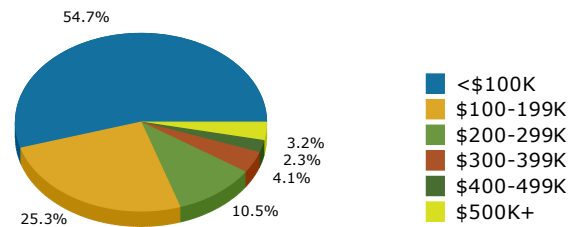

2015 Population by Race

2015 Population by Age

Households

2015 Home Value

2015-2020 Annual Growth Rate

Household Income

Source: U.S. Census Bureau, Census 2010 Summary File 1. Esri forecasts for 2015 and 2020.